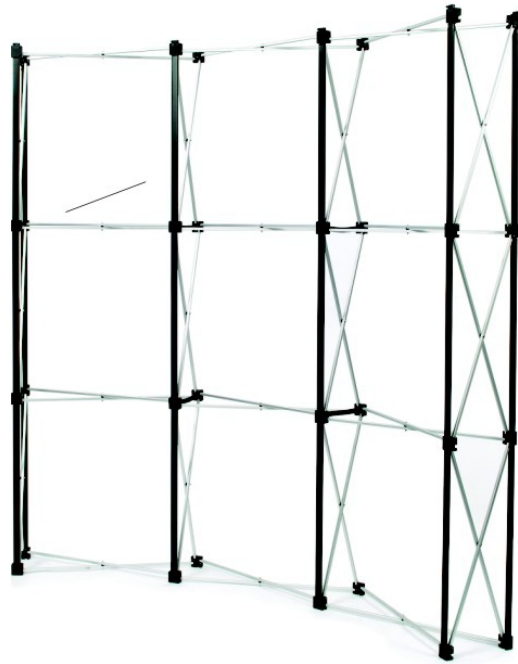

MACRO

POP UP

Pop Up

- High quality aluminum frame
- Standard size: 3 x 3 & 4 x 3, curved & straight, used as display wall or back panel for exposition
- Graphic size: 67cmW x 230cmH x 2pcs
70cmW x 230cmH x 3pcs
- Packed in trolley case

Material	Graphic Size(cm)	N.W(kg)	G.W(kg)	packing
Aluminum	67*230*2+70*230*3	28	30	1pcs/ctn(45*45*90)30kg