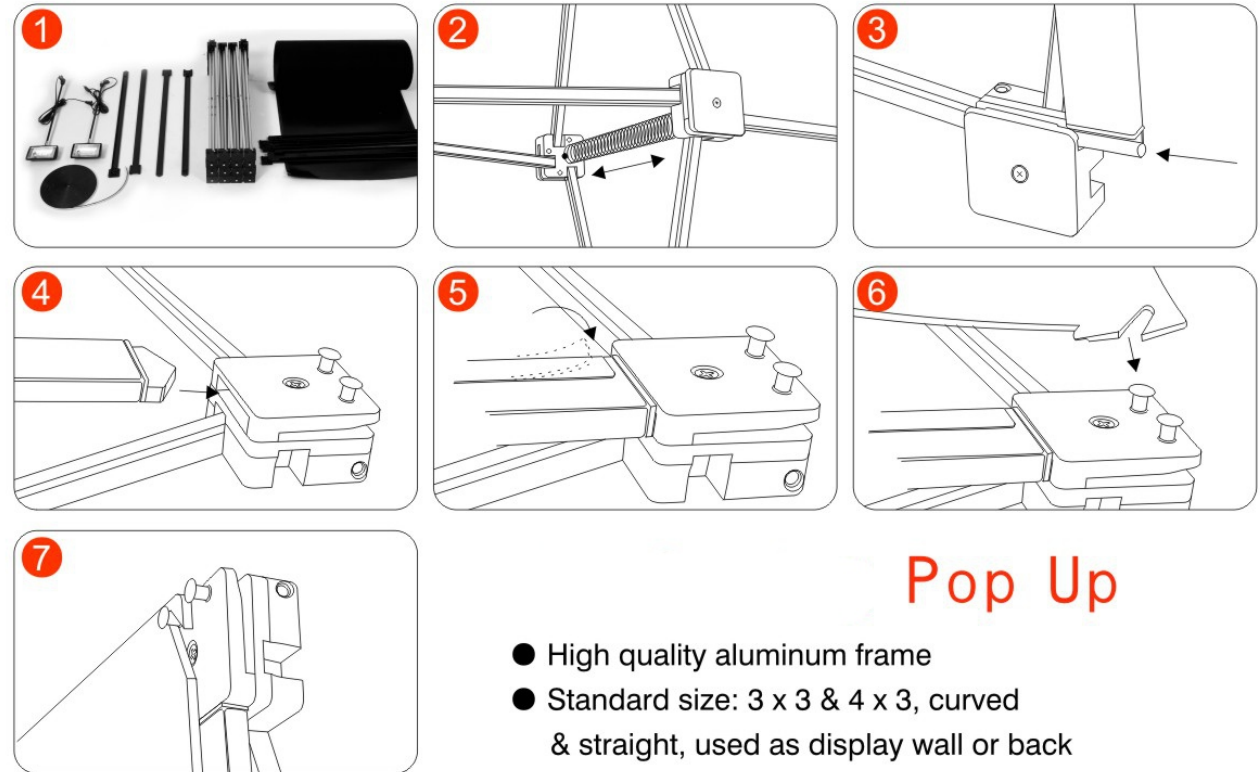

MACRO

POP UP

Pop Up

- High quality aluminum frame
- Standard size: 3 x 3 & 4 x 3, curved & straight, used as display wall or back panel for exposition
- Graphic size: 67cmW x 230cmH x 2pcs
70cmW x 230cmH x 3pcs
- Packed in trolley case

Material	Graphic Size(cm)	N.W(kg)	G.W(kg)	packing
Aluminum	67*230*2+70*230*3	28	30	1pcs/ctn(45*45*90)30kg